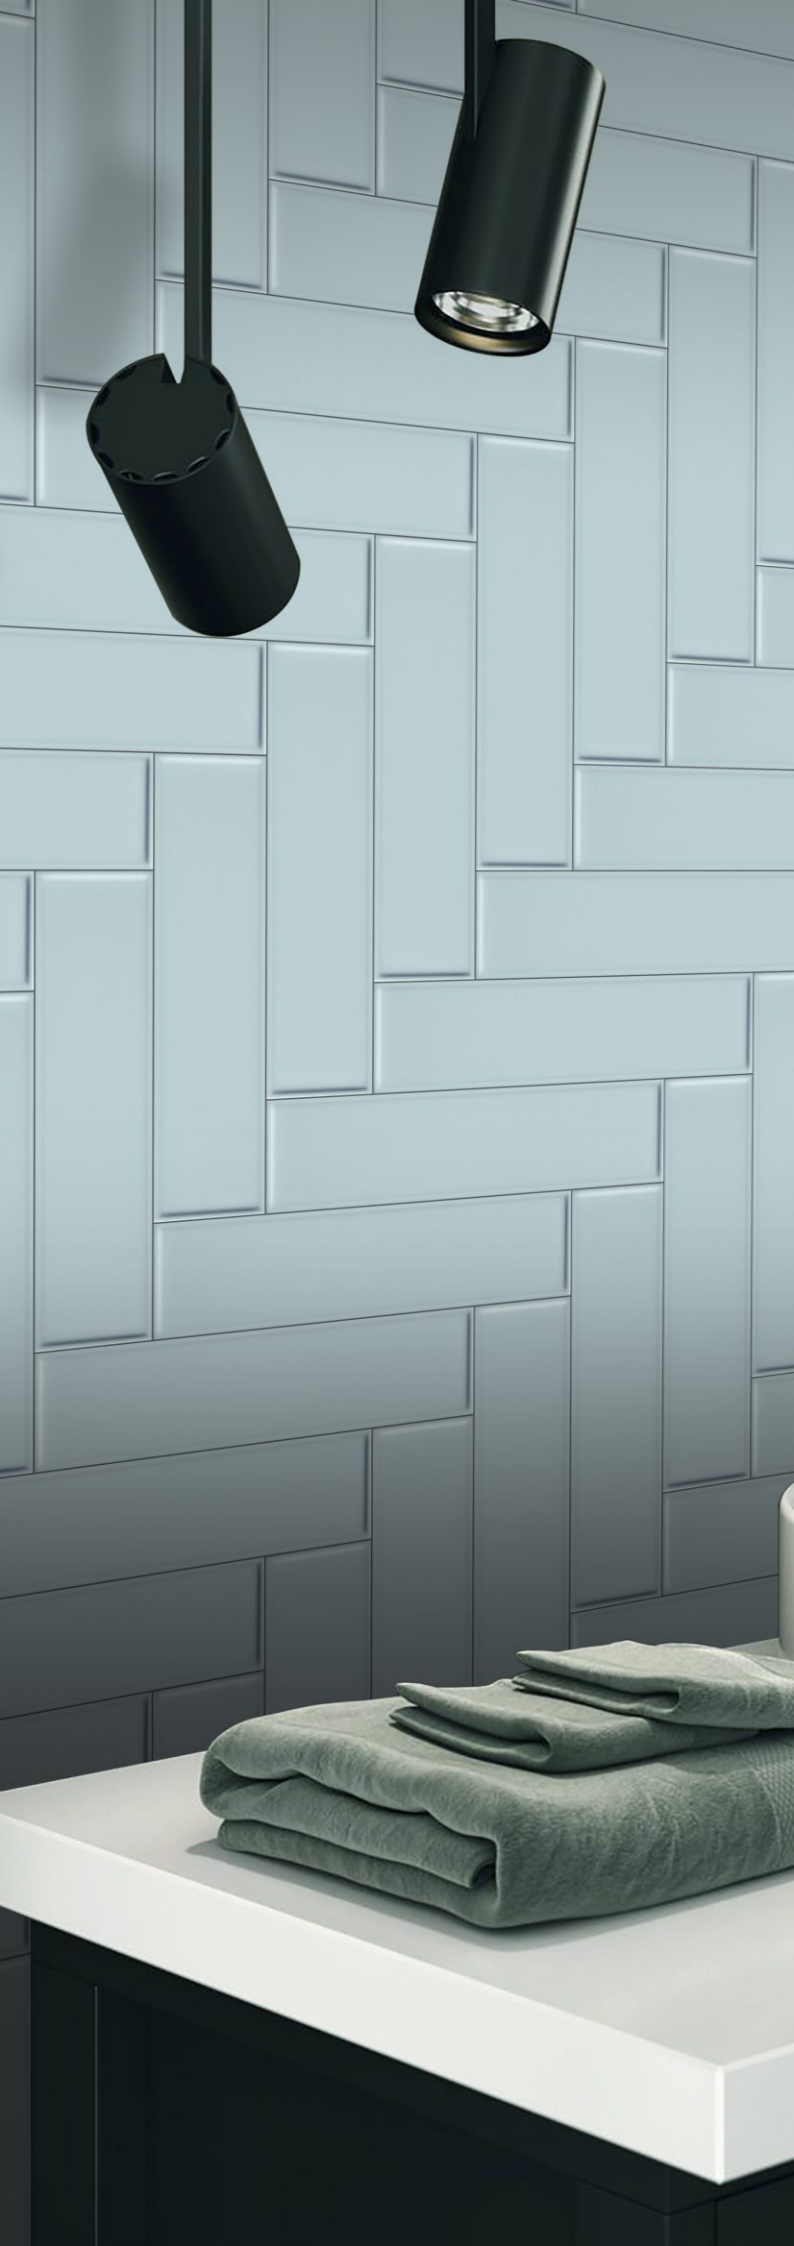

SUBWAY
COLLECTION 2022

SUBWAY DESIGN

Discover the world of Tile

Subway tile has a timeless and unobtrusive appearance that works well in various settings, from ultra-modern to traditional. In general, subway tiles are rectangular and tiny to medium in size. In glossy, undulated, matte, and beveled surfaces, we provide the broadest selection of subway/metro tiles. These tiles are perfect for any space because it gives a luxurious feel.

LIGHT PINK

MASHROOM

PEACH

NAVY BLUE

JADE

GRAPHITE

FLUTE PUNCH - (75x300)

SHALLOW PUNCH - (65x260)