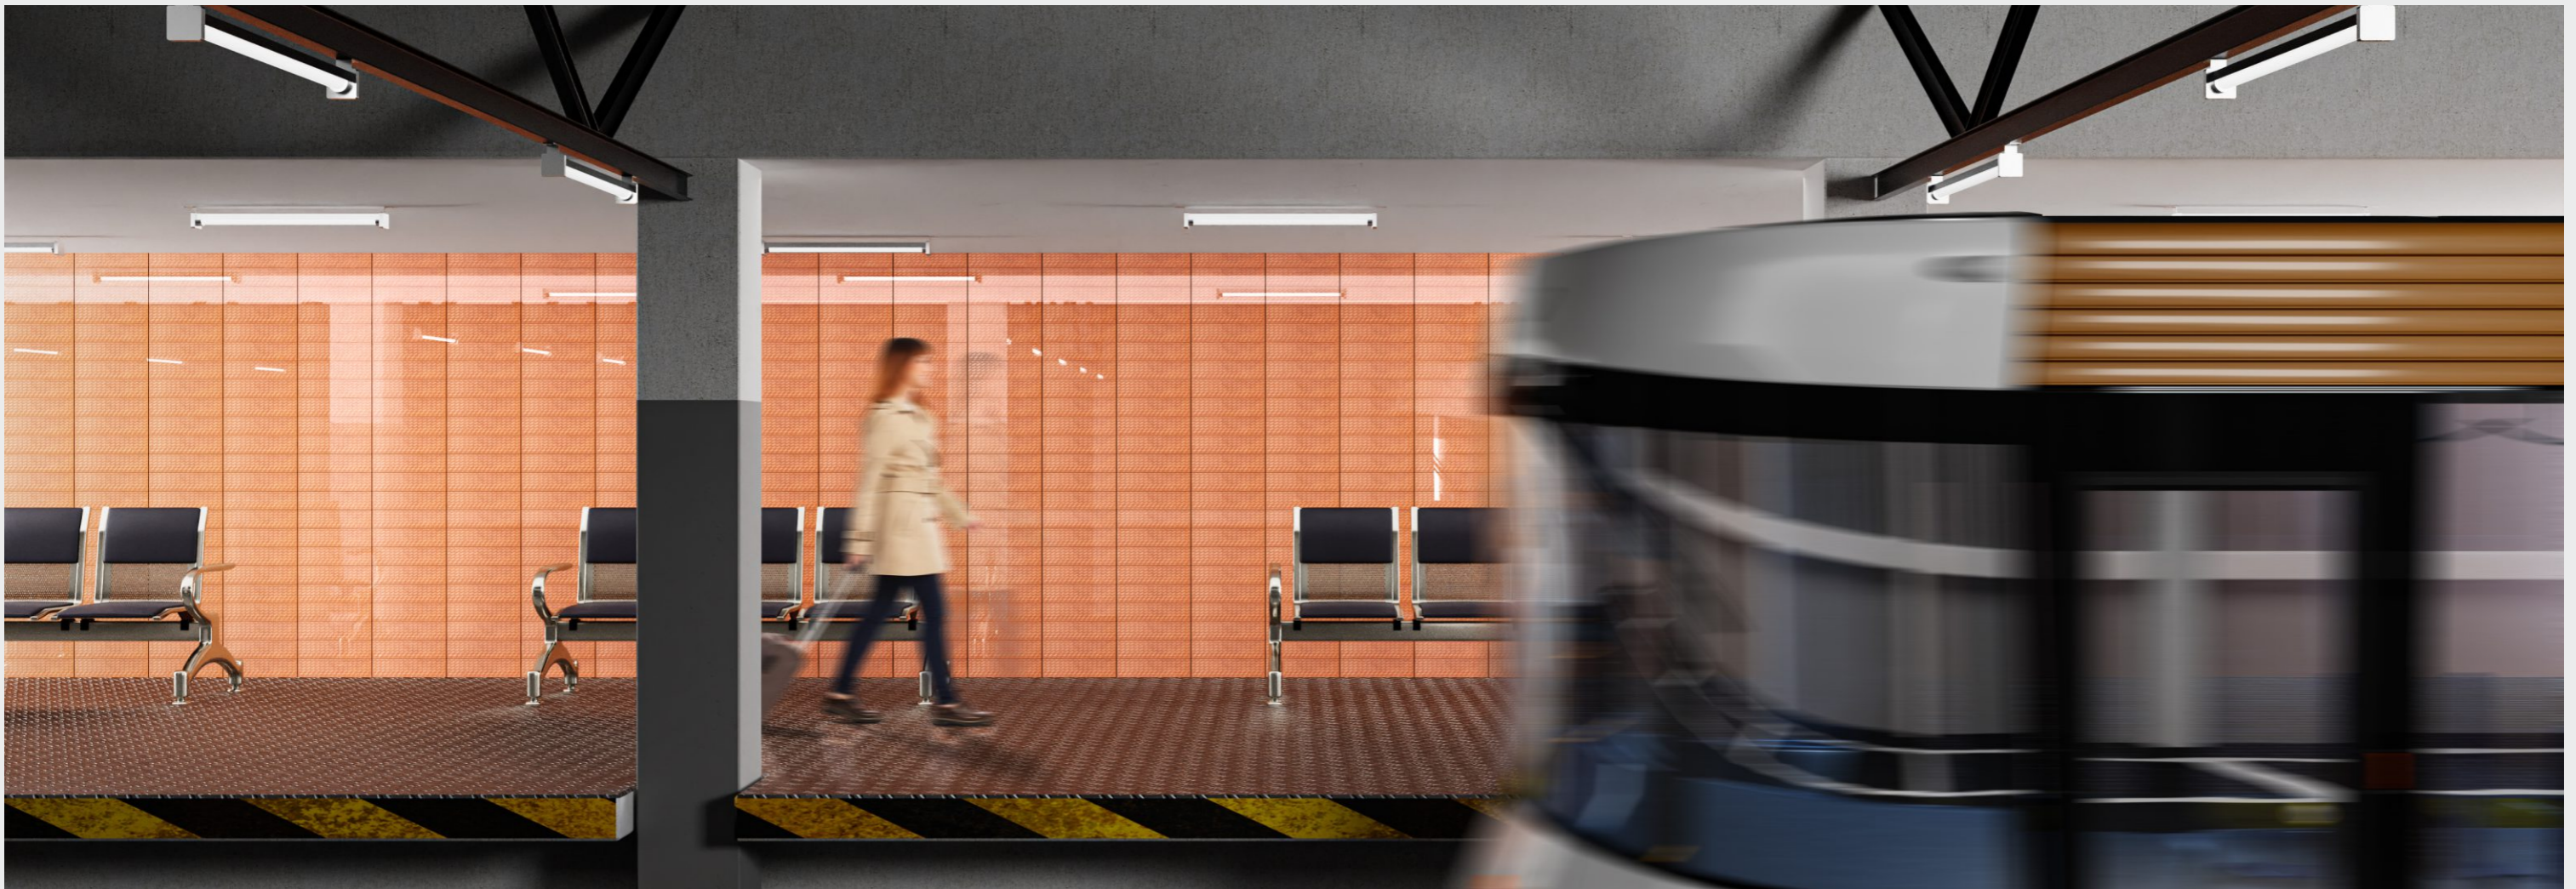

SUBWAY
COLLECTION 2022

SUBWAY DESIGN

Discover the world of Tile

Subway tile has a timeless and unobtrusive appearance that works well in various settings, from ultra-modern to traditional. In general, subway tiles are rectangular and tiny to medium in size. In glossy, undulated, matte, and beveled surfaces, we provide the broadest selection of subway/metro tiles. These tiles are perfect for any space because it gives a luxurious feel.

GLOSSY FINISH

Something you cannot Forget

MATT FINISH

Beautiful tiles like never Before

FINISHES

All of the Magnificence is Yours

One of the most popular tiles for home décor and some commercial areas is the distinctive matte tile because of its matte finish, rough surface to suit a slippery environment, and sturdy and durable qualities. Installing Matte tiles on a wall or floor can provide a trendy and beautiful appearance to any space.