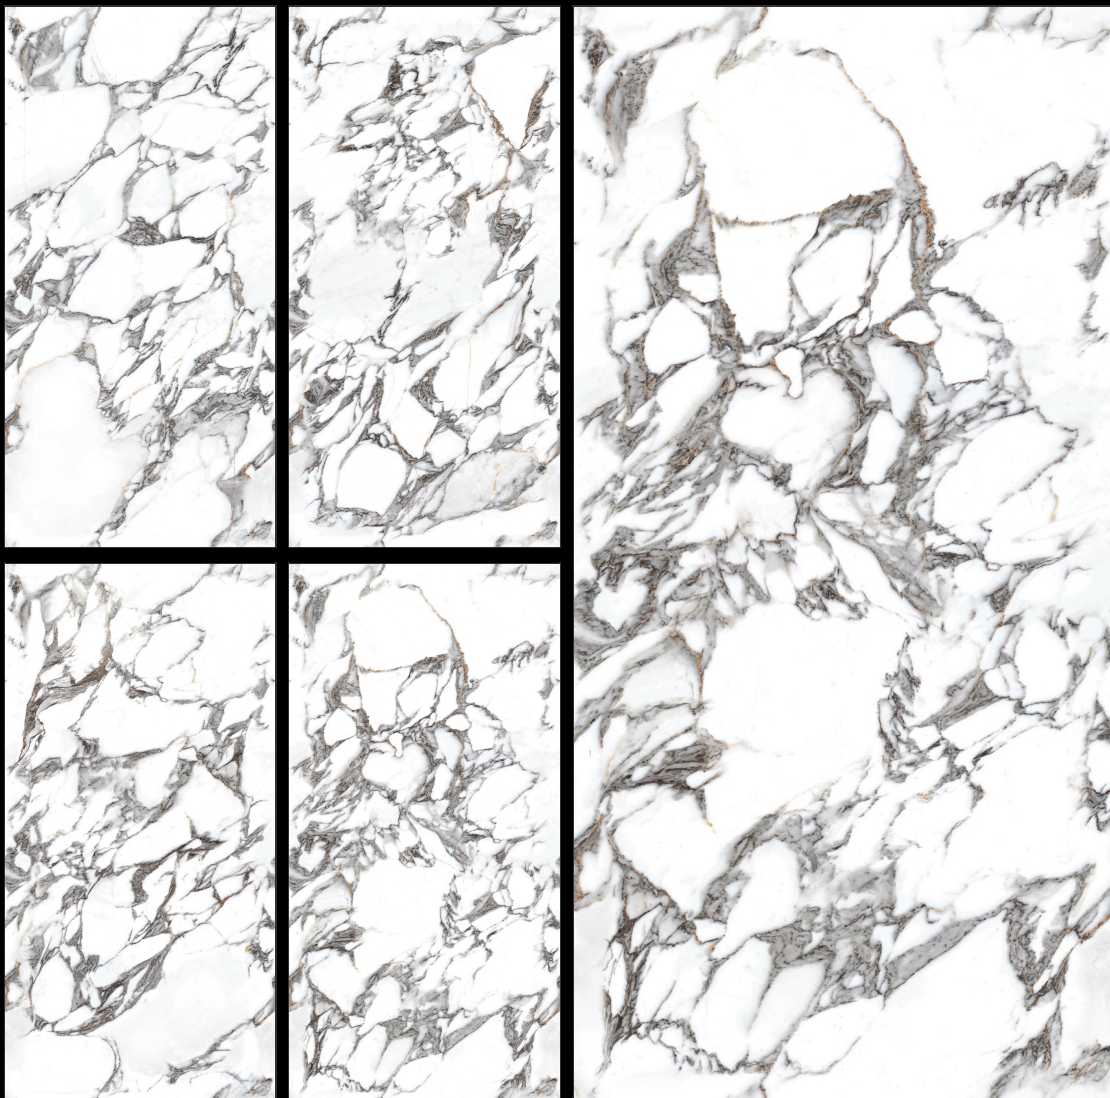

SURFACE

GLOSSY

RANDOM

4

ENDLESS SERIES

600X1200 MM

CATUS CARRARA

SIZE