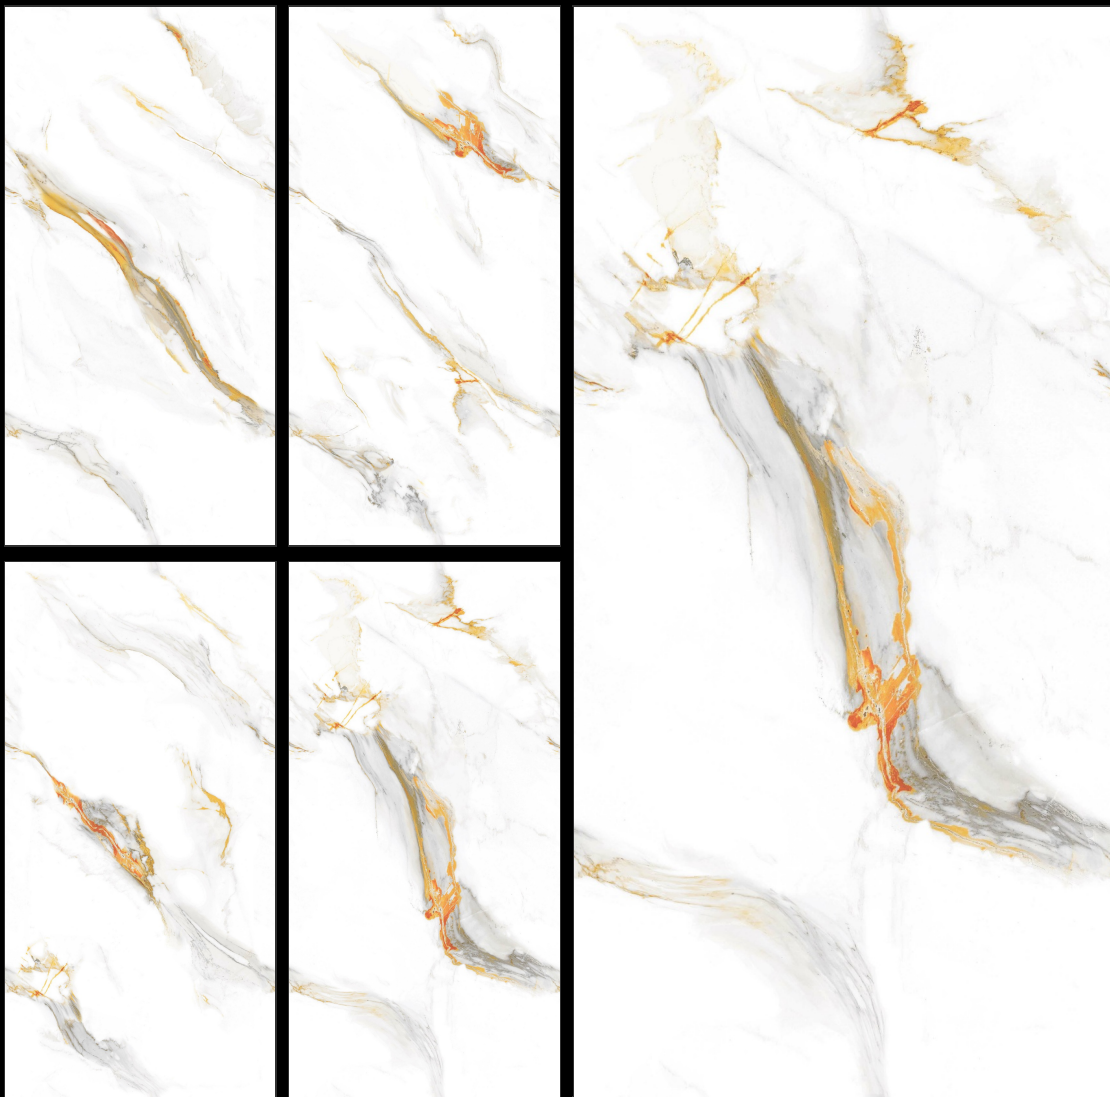

ENDLESS SERIES

600X1200 MM

CANARIO STATUARIO

SIZE

600 X 1200 MM

SURFACE

GLOSSY

RANDOM

4